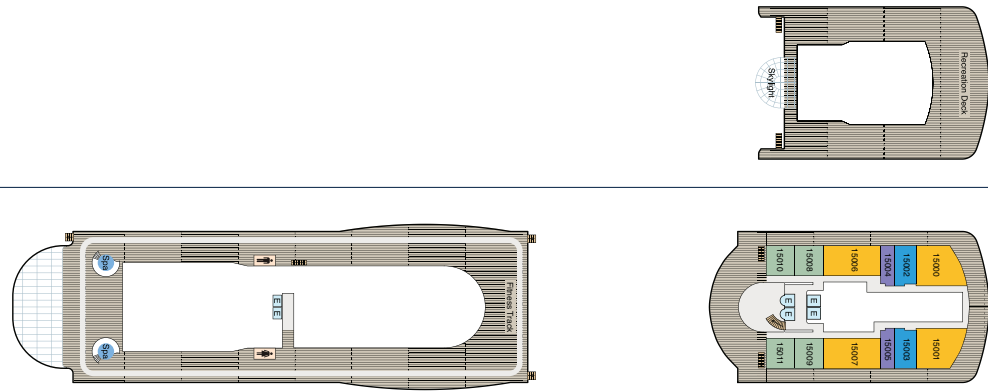

DECK PLANS | OCEANIA SONATA

STATEROOM COLOR LEGEND

SYMBOL LEGEND

DECK 16

DECK 15

DECK 14

DECK 12

DECK 11

DECK 10

SHIP SPECIFICATIONS

Year Built: 2027 | Gross Tonnage: 86,000 | Length: 922 feet | Beam: 114 feet | Cruising Speed: 20 knots
 Guest Decks: 12 | Guest Capacity: 1,390 | Staff Size: 855 | Country of Registry: Marshall Islands