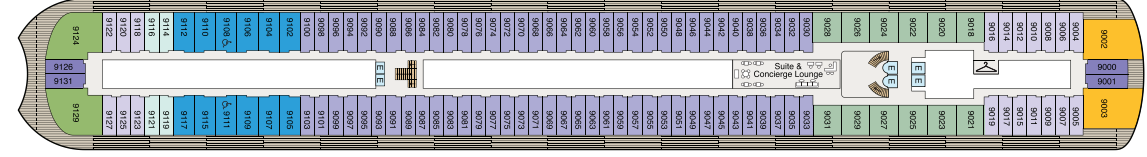

DECK PLANS | OCEANIA SONATA

STATEROOM COLOR LEGEND

SYMBOL LEGEND

DECK 16

DECK 15

DECK 14

DECK 12

DECK 11

DECK 10

SHIP SPECIFICATIONS

Year Built: 2027 | Gross Tonnage: 86,000 | Length: 922 feet | Beam: 114 feet | Cruising Speed: 20 knots
 Guest Decks: 12 | Guest Capacity: 1,390 | Staff Size: 855 | Country of Registry: Marshall Islands

DECK 9

DECK 8

DECK 7

DECK 6

DECK 5

DECK 4

AFT FORWARD

AFT FORWARD