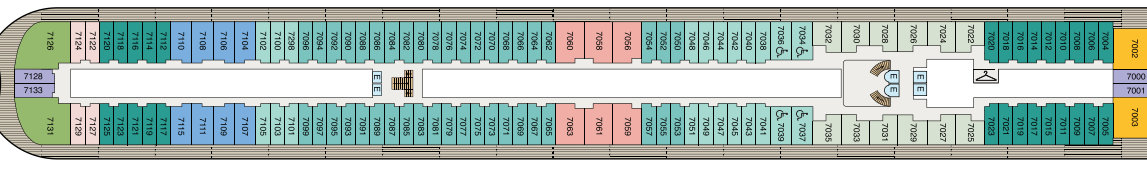

DECK PLANS | OCEANIA SONATA

STATEROOM COLOR LEGEND

SYMBOL LEGEND

DECK 16

DECK 15

DECK 14

DECK 12

DECK 11

DECK 10

SHIP SPECIFICATIONS

Year Built: 2027 | Gross Tonnage: 86,000 | Length: 922 feet | Beam: 114 feet | Cruising Speed: 20 knots
 Guest Decks: 12 | Guest Capacity: 1,390 | Staff Size: 855 | Country of Registry: Marshall Islands

DECK 9

DECK 8

DECK 7

DECK 6

DECK 5

DECK 4

AFT FORWARD

AFT FORWARD