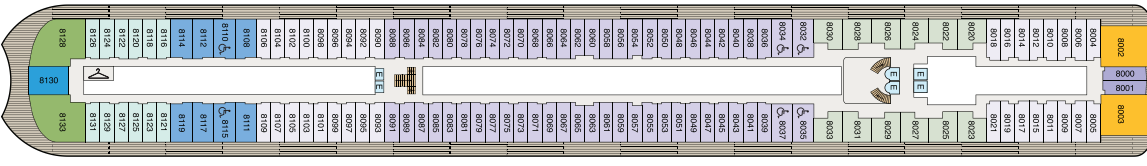

DECK PLANS | OCEANIA SONATA

STATEROOM COLOR LEGEND

SYMBOL LEGEND

DECK 16

DECK 15

DECK 14

DECK 12

DECK 11

DECK 10

SHIP SPECIFICATIONS

Year Built: 2027 | Gross Tonnage: 86,000 | Length: 922 feet | Beam: 114 feet | Cruising Speed: 20 knots
 Guest Decks: 12 | Guest Capacity: 1,390 | Staff Size: 855 | Country of Registry: Marshall Islands

DECK 9

DECK 8

DECK 7

DECK 6

DECK 5

DECK 4

AFT FORWARD

AFT FORWARD