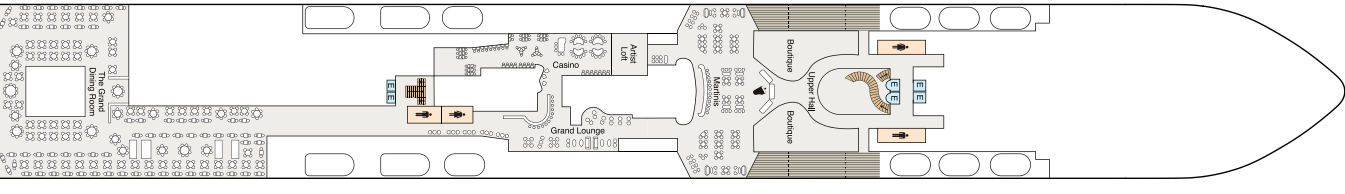

DECK PLANS | OCEANIA SONATA

STATEROOM COLOR LEGEND

SYMBOL LEGEND

DECK 16

DECK 15

DECK 14

DECK 12

DECK 11

DECK 10

SHIP SPECIFICATIONS

Year Built: 2027 | Gross Tonnage: 86,000 | Length: 922 feet | Beam: 114 feet | Cruising Speed: 20 knots
 Guest Decks: 12 | Guest Capacity: 1,390 | Staff Size: 855 | Country of Registry: Marshall Islands

DECK 9

DECK 8

DECK 7

DECK 6

DECK 5

DECK 4

AFT FORWARD

AFT FORWARD