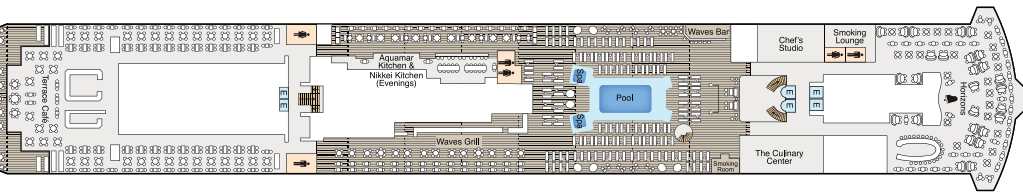

DECK PLANS | OCEANIA SONATA

STATEROOM COLOR LEGEND

SYMBOL LEGEND

DECK 16

DECK 15

DECK 14

DECK 12

DECK 11

DECK 10

SHIP SPECIFICATIONS

Year Built: 2027 | Gross Tonnage: 86,000 | Length: 922 feet | Beam: 114 feet | Cruising Speed: 20 knots
 Guest Decks: 12 | Guest Capacity: 1,390 | Staff Size: 855 | Country of Registry: Marshall Islands