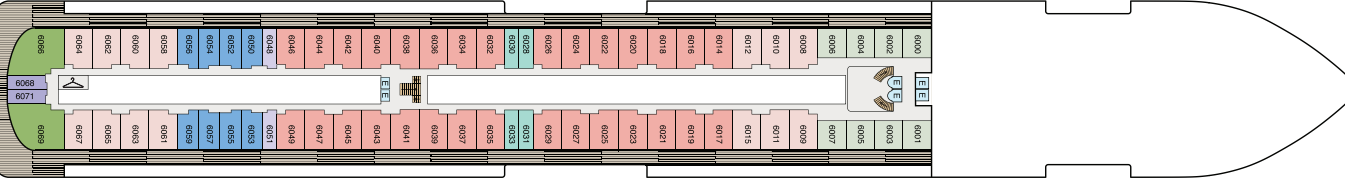

DECK 10

SHIP SPECIFICATIONS

Year Built: 2027 | Gross Tonnage: 86,000 | Length: 922 feet | Beam: 114 feet | Cruising Speed: 20 knots
 Guest Decks: 12 | Guest Capacity: 1,390 | Staff Size: 855 | Country of Registry: Marshall Islands

DECK 9

DECK 8

DECK 7

DECK 6

DECK 5

DECK 4

AFT FORWARD

AFT FORWARD