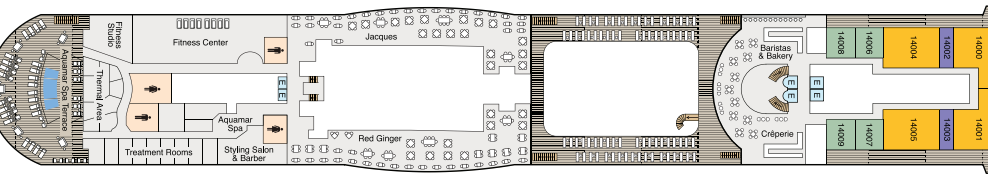

DECK PLANS | OCEANIA SONATA

STATEROOM COLOR LEGEND

SYMBOL LEGEND

DECK 16

DECK 15

DECK 14

DECK 12

DECK 11

DECK 10

SHIP SPECIFICATIONS

Year Built: 2027 | Gross Tonnage: 86,000 | Length: 922 feet | Beam: 114 feet | Cruising Speed: 20 knots
 Guest Decks: 12 | Guest Capacity: 1,390 | Staff Size: 855 | Country of Registry: Marshall Islands

DECK 9

DECK 8

DECK 7

DECK 6

DECK 5

DECK 4

AFT FORWARD

AFT FORWARD