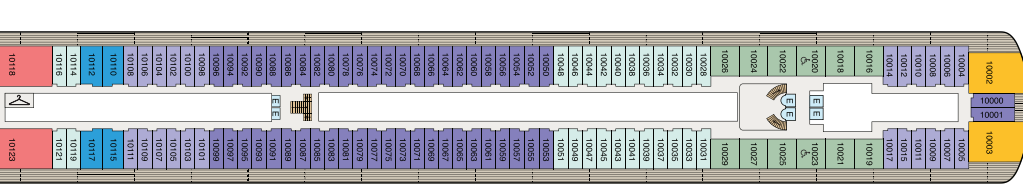

DECK PLANS | OCEANIA SONATA

STATEROOM COLOR LEGEND

SYMBOL LEGEND

DECK 16

DECK 15

DECK 14

DECK 12

DECK 11

DECK 10

SHIP SPECIFICATIONS

Year Built: 2027 | Gross Tonnage: 86,000 | Length: 922 feet | Beam: 114 feet | Cruising Speed: 20 knots
 Guest Decks: 12 | Guest Capacity: 1,390 | Staff Size: 855 | Country of Registry: Marshall Islands