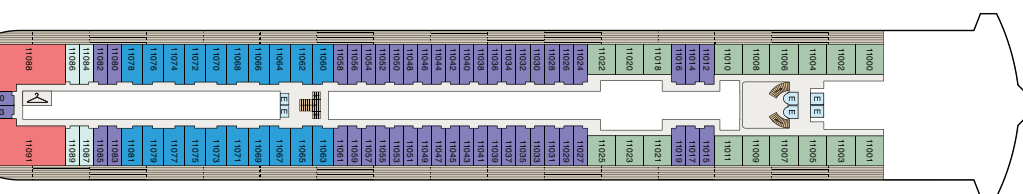

DECK PLANS | OCEANIA SONATA

STATEROOM COLOR LEGEND

SYMBOL LEGEND

DECK 16

DECK 15

DECK 14

DECK 12

DECK 11

DECK 10

SHIP SPECIFICATIONS

Year Built: 2027 | Gross Tonnage: 86,000 | Length: 922 feet | Beam: 114 feet | Cruising Speed: 20 knots
 Guest Decks: 12 | Guest Capacity: 1,390 | Staff Size: 855 | Country of Registry: Marshall Islands