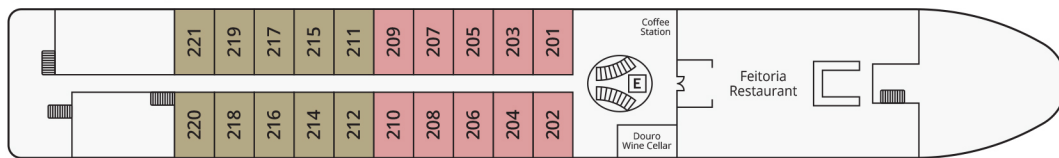

S.S. SÃO GABRIEL

Length: 262 ft Width: 37 ft Guests: 98 Staff: 37 River: Douro

BLUE AZZELIJ TERRACE

AZORES DECK

CAPE VERDE DECK

MADEIRA DECK

- Grand Suite
- Suite
- French Balcony A
- Deluxe
- Classic
- Elevator
- French Balcony B