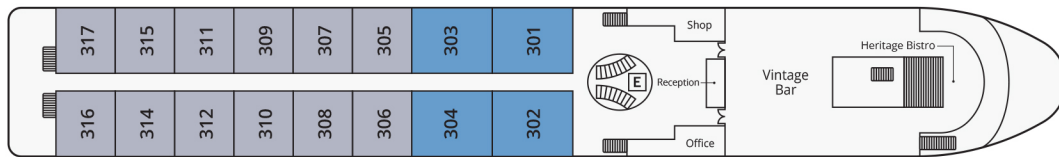

S.S. SÃO GABRIEL

Length: 262 ft Width: 37 ft Guests: 98 Staff: 37 River: Douro

BLUE AZZELIJ TERRACE

AZORES DECK

CAPE VERDE DECK

MADEIRA DECK

- Grand Suite
- Suite
- French Balcony A
- Deluxe
- Classic
- Elevator
- French Balcony B