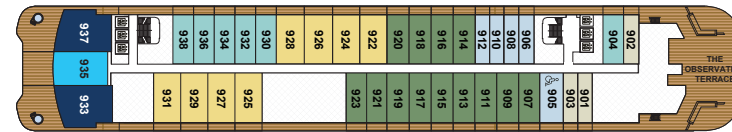

ILMA

In 2024 our newest superyacht, *Ilma*, embarks on inaugural voyages in the Mediterranean. With the highest ratio of space per guest at sea, *Ilma* features 224 suites — all with private terraces — and offers two new upper suite categories measuring more than 1,000 square feet. On board you will also find signature spaces such as The Ritz-Carlton Spa® and an expanded Marina where you can take in the seaside views while sipping a craft cocktail or enjoy water sports directly from the yacht.

SUITE CATEGORIES

- THE OWNER'S SUITES
- THE CONCIERGE SUITES
- THE VIEW SUITES
- THE ILMA SUITES
- THE GRAND SUITES
- THE SIGNATURE MID SUITES
- THE SIGNATURE SUITES
- THE TERRACE MID SUITES
- THE TERRACE SUITES
- 631, 721, 805, 838, 905

SPECIFICATIONS

- GUEST CAPACITY _____ 448
- OFFICER AND CREW _____ 374
- TOTAL SUITES _____ 224
- TONNAGE _____ 46,750
- LENGTH _____ 790 FEET / 241 METERS
- WIDTH _____ 95.5 FEET / 29.1 METERS
- GUEST DECKS _____ 8
- BUILT _____ 2024
- YACHT'S REGISTRY _____ MALTA

DECK 10

DECK 10

- MISTRAL
- MISTRAL BAR
- THE POOL BAR
- THE POOL

DECK 9

DECK 9

- THE OBSERVATION TERRACE
- SUITES 901 – 938

DECK 8

DECK 8