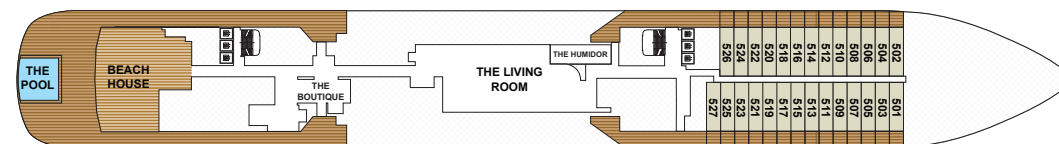

ILMA

In 2024 our newest superyacht, *Ilma*, embarks on inaugural voyages in the Mediterranean. With the highest ratio of space per guest at sea, *Ilma* features 224 suites — all with private terraces — and offers two new upper suite categories measuring more than 1,000 square feet. On board you will also find signature spaces such as The Ritz-Carlton Spa® and an expanded Marina where you can take in the seaside views while sipping a craft cocktail or enjoy water sports directly from the yacht.

DECK 10

DECK 10

- MISTRAL
- MISTRAL BAR
- THE POOL BAR
- THE POOL

DECK 9

DECK 9

- THE OBSERVATION TERRACE
- SUITES 901 – 938

DECK 8

DECK 8

- SUITES 801 – 838

DECK 7

DECK 7

- SUITES 701 – 756

DECK 6

DECK 6

- SUITES 601 – 665

DECK 5

DECK 3

DECK 3

- SETA
- TIDES
- DINING PRIVÉE
- WINE VAULT
- THE MARINA TERRACE
- THE MARINA
- THE MEDICAL CENTER