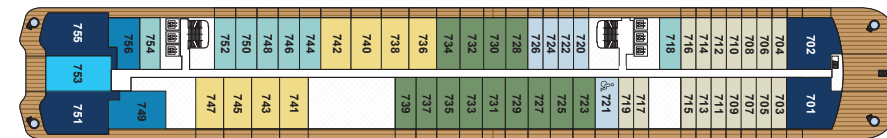

ILMA

In 2024 our newest superyacht, *Ilma*, embarks on inaugural voyages in the Mediterranean. With the highest ratio of space per guest at sea, *Ilma* features 224 suites — all with private terraces — and offers two new upper suite categories measuring more than 1,000 square feet. On board you will also find signature spaces such as The Ritz-Carlton Spa® and an expanded Marina where you can take in the seaside views while sipping a craft cocktail or enjoy water sports directly from the yacht.

SPECIFICATIONS

- GUEST CAPACITY _____ 448
- OFFICER AND CREW _____ 374
- TOTAL SUITES _____ 224
- TONNAGE _____ 46,750
- LENGTH _____ 790 FEET / 241 METERS
- WIDTH _____ 95.5 FEET / 29.1 METERS
- GUEST DECKS _____ 8
- BUILT _____ 2024
- YACHT'S REGISTRY _____ MALTA

DECK 10

DECK 10

- MISTRAL
- MISTRAL BAR
- THE POOL BAR
- THE POOL

DECK 9

DECK 9

- THE OBSERVATION TERRACE
- SUITES 901 – 938

DECK 8

DECK 8

- SUITES 801 – 838

DECK 7

DECK 7

- SUITES 701 – 756

DECK 6

DECK 6

- SUITES 601 – 665

DECK 5