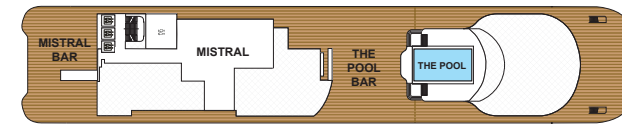

DECK 10

DECK 10