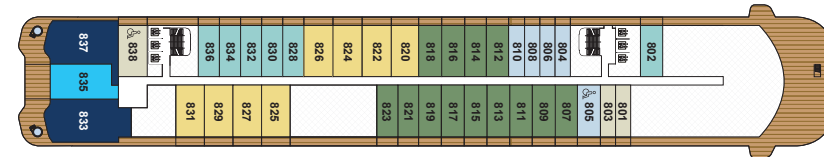

ILMA

In 2024 our newest superyacht, *Ilma*, embarks on inaugural voyages in the Mediterranean. With the highest ratio of space per guest at sea, *Ilma* features 224 suites — all with private terraces — and offers two new upper suite categories measuring more than 1,000 square feet. On board you will also find signature spaces such as The Ritz-Carlton Spa® and an expanded Marina where you can take in the seaside views while sipping a craft cocktail or enjoy water sports directly from the yacht.

SPECIFICATIONS

- GUEST CAPACITY _____ 448
- OFFICER AND CREW _____ 374
- TOTAL SUITES _____ 224
- TONNAGE _____ 46,750
- LENGTH _____ 790 FEET / 241 METERS
- WIDTH _____ 95.5 FEET / 29.1 METERS
- GUEST DECKS _____ 8
- BUILT _____ 2024
- YACHT'S REGISTRY _____ MALTA

DECK 10

DECK 10

- MISTRAL
- MISTRAL BAR
- THE POOL BAR
- THE POOL

DECK 9

DECK 9

- THE OBSERVATION TERRACE
- SUITES 901 – 938

DECK 8

DECK 8

- SUITES 801 – 838

DECK 7

DECK 7

- SUITES 701 – 756

DECK 6

DECK 6

- SUITES 601 – 665

DECK 5