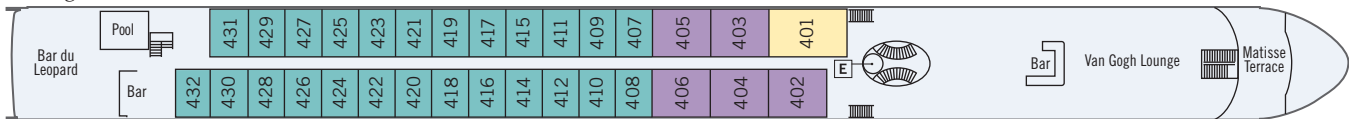

S.S. Catherine

Inaugurated: 2014 | **Length:** 410 ft. | **Width:** 37.5 ft. | **Voltage:** 110/220 volts | **Guests:** 159 | **Royal Suite:** 1 (410 sq. ft.) | **Suites:** 5 (305 sq. ft.) | **Categories 1–3 Staterooms:** 61 (194 sq. ft.) | **Categories 4–5 Staterooms:** 13 (162 sq. ft.)

Camargue Deck

Staterooms and suites on this deck have French balconies

Avignon Deck

Staterooms on this deck have French balconies

Saint Remy Deck

Note: Décor and furnishings may vary.