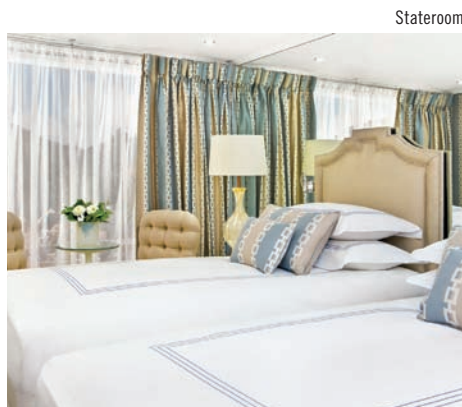

S.S. Catherine

Inaugurated: 2014 | **Length:** 410 ft. | **Width:** 37.5 ft. | **Voltage:** 110/220 volts | **Guests:** 159 | **Royal Suite:** 1 (410 sq. ft.) | **Suites:** 5 (305 sq. ft.) | **Categories 1–3 Staterooms:** 61 (194 sq. ft.) | **Categories 4–5 Staterooms:** 13 (162 sq. ft.)

Camargue Deck

Staterooms and suites on this deck have French balconies

Avignon Deck

Staterooms on this deck have French balconies

Saint Remy Deck

Note: Décor and furnishings may vary.