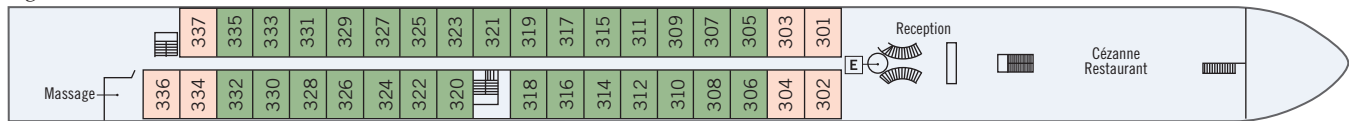

Avignon Deck

Staterooms on this deck have French balconies