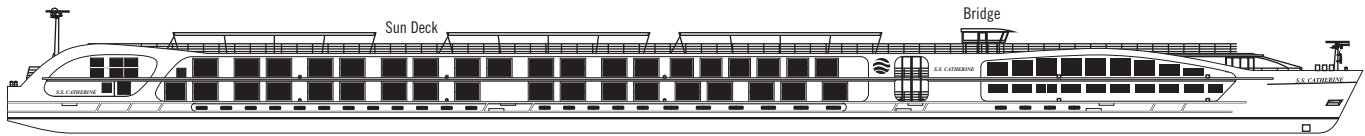

S.S. Catherine

Inaugurated: 2014 | **Length:** 410 ft. | **Width:** 37.5 ft. | **Voltage:** 110/220 volts | **Guests:** 159 | **Royal Suite:** 1 (410 sq. ft.) | **Suites:** 5 (305 sq. ft.) | **Categories 1–3 Staterooms:** 61 (194 sq. ft.) | **Categories 4–5 Staterooms:** 13 (162 sq. ft.)