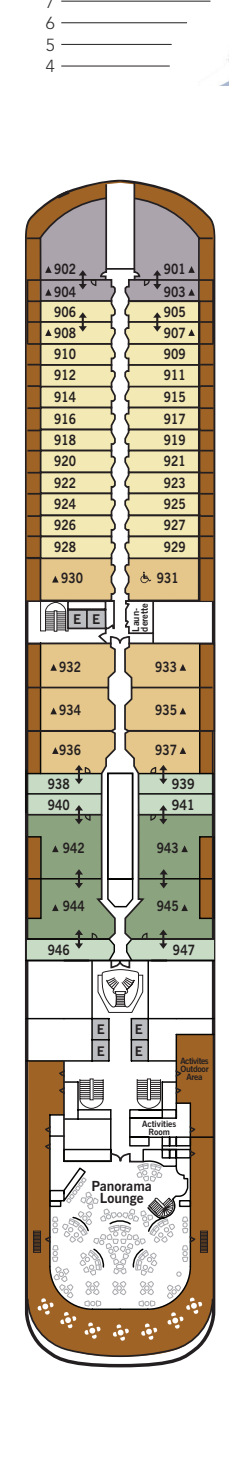

# SILVER MUSE – Deck Plans

**DECK 4**  
Atlantide  
Indochine  
Kaiseki  
La Dame  
by Relais & Châteaux

**DECK 5**  
Reception/  
Guest Relations  
Shore Concierge  
Dolce Vita  
Venetian Lounge  
Cruise Consultant

**DECK 6**  
Zagara Beauty Spa  
Fitness Centre

**DECK 7**  
La Terrazza  
Silver Note  
Casino

**DECK 8**  
Connoisseur's Corner  
Boutique  
Arts Café  
Conference/  
Card Room

**DECK 9**  
Panorama Lounge  
Activities Room &  
Outdoor Area

## SPECIFICATIONS

- Crew . . . . . 417
- Officers . . . . . European
- Guests . . . . . 596
- Tonnage . . . . . 40,700
- Length . . . . . 698 Feet / 212.8 Metres
- Width . . . . . 86 Feet / 27 Metres
- Speed . . . . . 19.8 Knots
- Passenger Decks . . . . . 8
- 3rd Guest Capacity . . . . . ▲
- Connecting Suites . . . . . ↑↓
- Wheelchair Accessible Suites . . . . . ♿  
407, 409, 417, 931
- Built . . . . . 2017
- Registry . . . . . Bahamas

## VISTA SUITE

Some Vista Suites are available as a wheelchair accessible suite.\*

**334 SQ FT / 31 M<sup>2</sup> – DECK 4**  
**WHEELCHAIR ACCESSIBLE SUITE: 440-646 SQ FT / 41-60 M<sup>2</sup>**

- Sitting area
- Twin beds or queen-sized bed
- Marbled bathroom with vanity, full-sized bath, separate shower
- Wheelchair accessible suite has a marbled bathroom with vanity and separate shower (no full-sized bath)
- A choice of pillows
- Walk-in wardrobe with personal safe
- Writing desk
- Two 42" / 106 cm flat-screen HD TVs
- Interactive Media Library
- Unlimited Standard Wifi