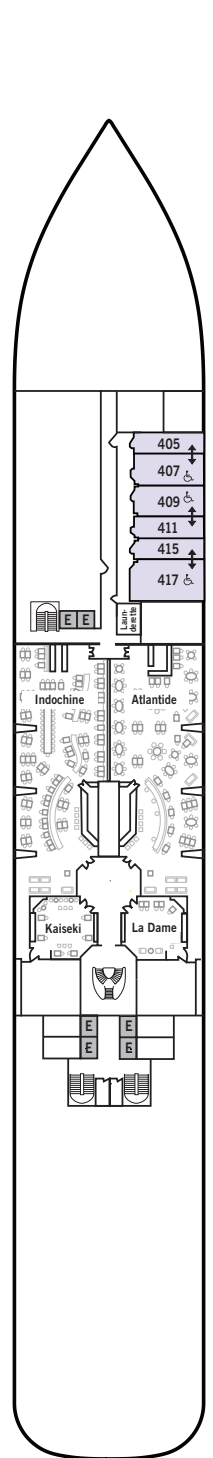

# SILVER MUSE – Deck Plans

**DECK 4**  
Atlantide  
Indochine  
Kaiseki  
La Dame  
by Relais & Châteaux

**DECK 5**  
Reception/  
Guest Relations  
Shore Concierge  
Dolce Vita  
Venetian Lounge  
Cruise Consultant

**DECK 6**  
Zagara Beauty Spa  
Fitness Centre

**DECK 7**  
La Terrazza  
Silver Note  
Casino

**DECK 8**  
Connoisseur's Corner  
Boutique  
Arts Café  
Conference/  
Card Room

**DECK 9**  
Panorama Lounge  
Activities Room &  
Outdoor Area

## SPECIFICATIONS

- Crew . . . . . 417
- Officers . . . . . European
- Guests . . . . . 596
- Tonnage . . . . . 40,700
- Length . . . . . 698 Feet / 212.8 Metres
- Width . . . . . 86 Feet / 27 Metres
- Speed . . . . . 19.8 Knots
- Passenger Decks . . . . . 8
- 3rd Guest Capacity . . . . . ▲
- Connecting Suites . . . . . ↑↓
- Wheelchair Accessible Suites . . . . . ♿  
407, 409, 417, 931
- Built . . . . . 2017
- Registry . . . . . Bahamas