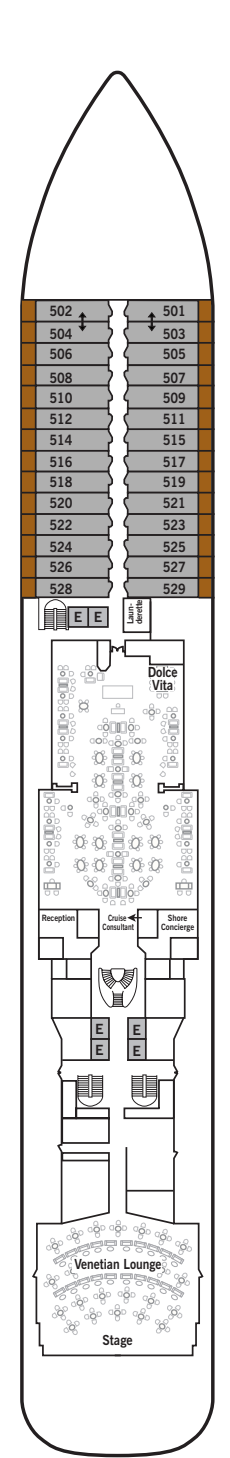

# SILVER MUSE – Deck Plans

**DECK 4**  
Atlantide  
Indochine  
Kaiseki  
La Dame  
by Relais & Châteaux

**DECK 5**  
Reception/  
Guest Relations  
Shore Concierge  
Dolce Vita  
Venetian Lounge  
Cruise Consultant

**DECK 6**  
Zagara Beauty Spa  
Fitness Centre

**DECK 7**  
La Terrazza  
Silver Note  
Casino

**DECK 8**  
Connoisseur's Corner  
Boutique  
Arts Café  
Conference/  
Card Room

**DECK 9**  
Panorama Lounge  
Activities Room &  
Outdoor Area

**DECK 10**  
Pool Deck  
Pool Bar  
The Grill  
Whirlpool Area

**DECK 11**  
Tor's Observation  
Library  
Spaccanapoli  
Jogging Track

## SPECIFICATIONS

- Crew . . . . . 417
- Officers . . . . . European
- Guests . . . . . 596
- Tonnage . . . . . 40,700
- Length . . . . . 698 Feet / 212.8 Metres
- Width . . . . . 86 Feet / 27 Metres
- Speed . . . . . 19.8 Knots
- Passenger Decks . . . . . 8
- 3rd Guest Capacity . . . . . ▲
- Connecting Suites . . . . . ↑↓
- Wheelchair Accessible Suites . . . . . ♿  
407, 409, 417, 931
- Built . . . . . 2017
- Registry . . . . . Bahamas