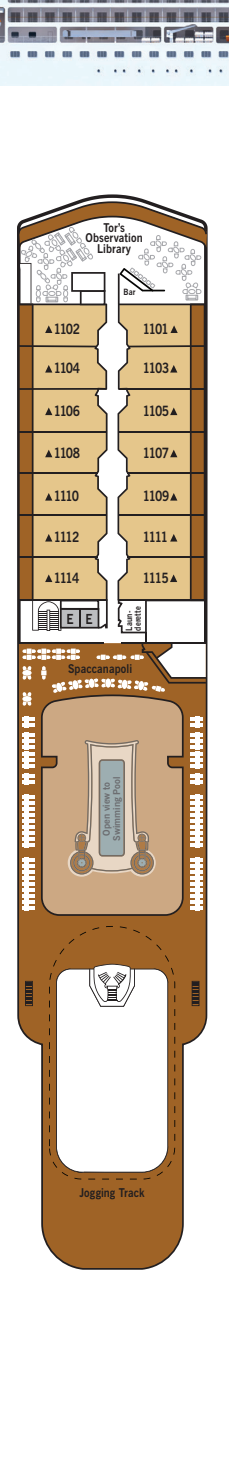

# SILVER MUSE – Deck Plans

**DECK 4**  
Atlantide  
Indochine  
Kaiseki  
La Dame  
by Relais & Châteaux

**DECK 5**  
Reception/  
Guest Relations  
Shore Concierge  
Dolce Vita  
Venetian Lounge  
Cruise Consultant

**DECK 6**  
Zagara Beauty Spa  
Fitness Centre

**DECK 7**  
La Terrazza  
Silver Note  
Casino

**DECK 8**  
Connoisseur's Corner  
Boutique  
Arts Café  
Conference/  
Card Room

**DECK 9**  
Panorama Lounge  
Activities Room &  
Outdoor Area