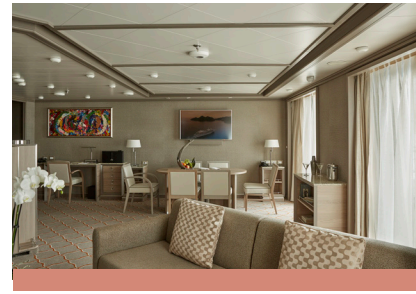

# SILVER MUSE – Suite Diagrams

All suites feature:

- Butler service
- Refrigerator and bar setup stocked with your preferences
- Plush Etro® bathrobes
- BVLGARI® bath amenities, plus a choice of other European brands
- Complimentary Wifi for all suites
- Personalised stationery
- Umbrella
- Hair dryer
- Wall mounted USB-C mobile device chargers
- Direct-dial telephone(s)
- iHome Radio / Alarm charging station (with USB cable or Qi wireless charging), NFC Bluetooth connectivity