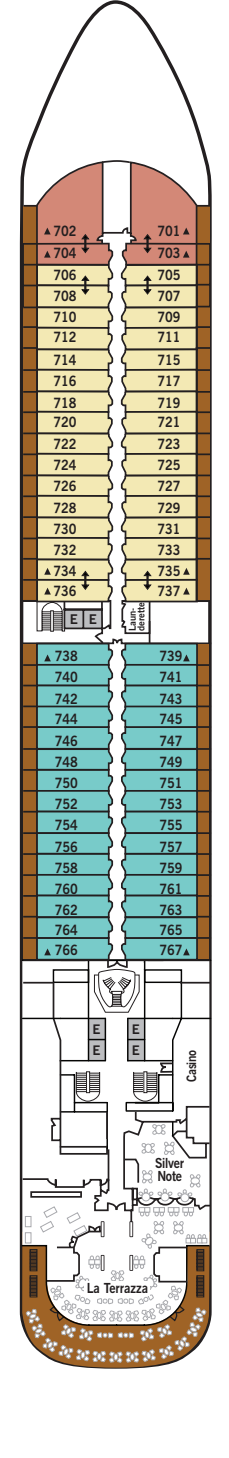

# SILVER MUSE – Deck Plans

**DECK 4**  
Atlantide  
Indochine  
Kaiseki  
La Dame  
by Relais & Châteaux

**DECK 5**  
Reception/  
Guest Relations  
Shore Concierge  
Dolce Vita  
Venetian Lounge  
Cruise Consultant

**DECK 6**  
Zagara Beauty Spa  
Fitness Centre

**DECK 7**  
La Terrazza  
Silver Note  
Casino

**DECK 8**  
Connoisseur's Corner  
Boutique  
Arts Café  
Conference/  
Card Room

**DECK 9**  
Panorama Lounge  
Activities Room &  
Outdoor Area

**DECK 10**  
Pool Deck  
Pool Bar  
The Grill  
Whirlpool Area

**DECK 11**  
Tor's Observation  
Library  
Spaccanapoli  
Jogging Track

## SPECIFICATIONS

- Crew . . . . . 417
- Officers . . . . . European
- Guests . . . . . 596
- Tonnage . . . . . 40,700
- Length . . . . . 698 Feet / 212.8 Metres
- Width . . . . . 86 Feet / 27 Metres
- Speed . . . . . 19.8 Knots
- Passenger Decks . . . . . 8
- 3rd Guest Capacity . . . . . ▲
- Connecting Suites . . . . . ↑↓
- Wheelchair Accessible Suites . . . . . ♿  
407, 409, 417, 931
- Built . . . . . 2017
- Registry . . . . . Bahamas