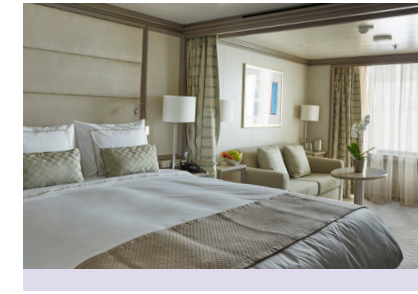

# SILVER MUSE – Suite Diagrams

All suites feature:

- Butler service
- Refrigerator and bar setup stocked with your preferences
- Plush Etro® bathrobes
- BVLGARI® bath amenities, plus a choice of other European brands
- Complimentary Wifi for all suites
- Personalised stationery
- Umbrella
- Hair dryer
- Wall mounted USB-C mobile device chargers
- Direct-dial telephone(s)
- iHome Radio / Alarm charging station (with USB cable or Qi wireless charging), NFC Bluetooth connectivity

- Two teak verandas with patio furniture and floor-to-ceiling glass doors; bedroom two has additional veranda
- Living room with convertible sofa to accommodate an additional guest
- Sitting area; bedroom two has additional sitting area
- Separate dining area
- Twin beds or king-sized bed; bedroom two has additional twin beds or queen-sized bed
- Marbled bathroom with double vanity, separate shower and full-sized bath, plus a powder room; bedroom two has additional marbled bathroom with full-sized bath
- Savoir® Beds mattresses and a choice of pillows
- Walk-in wardrobe(s) with personal safe
- Vanity table(s)
- Writing desk(s)
- One 55" / 140 cm and one 42" / 106 cm flat-screen HD TV in main suite, plus two 42" / 106 cm flat-screen HD TVs in bedroom two
- Interactive Media Library
- Bose® Sound Touch 30 with Bluetooth connectivity
- Illy® espresso machine
- Unlimited Premium Wifi