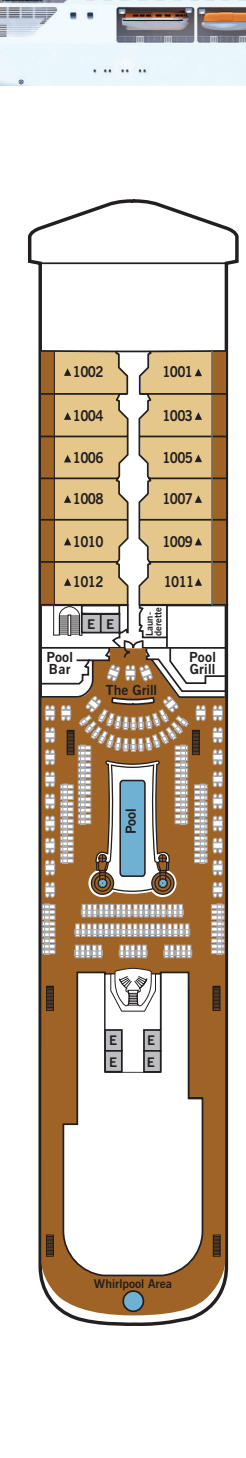

# SILVER MUSE – Deck Plans

**DECK 4**  
Atlantide  
Indochine  
Kaiseki  
La Dame  
by Relais & Châteaux

**DECK 5**  
Reception/  
Guest Relations  
Shore Concierge  
Dolce Vita  
Venetian Lounge  
Cruise Consultant

**DECK 6**  
Zagara Beauty Spa  
Fitness Centre

**DECK 7**  
La Terrazza  
Silver Note  
Casino

**DECK 8**  
Connoisseur's Corner  
Boutique  
Arts Café  
Conference/  
Card Room

**DECK 9**  
Panorama Lounge  
Activities Room &  
Outdoor Area

## SPECIFICATIONS

- Crew . . . . . 417
- Officers . . . . . European
- Guests . . . . . 596
- Tonnage . . . . . 40,700
- Length . . . . . 698 Feet / 212.8 Metres
- Width . . . . . 86 Feet / 27 Metres
- Speed . . . . . 19.8 Knots
- Passenger Decks . . . . . 8
- 3rd Guest Capacity . . . . . ▲
- Connecting Suites . . . . . ↑↓
- Wheelchair Accessible Suites . . . . . ♿  
407, 409, 417, 931
- Built . . . . . 2017
- Registry . . . . . Bahamas

## VISTA SUITE

Some Vista Suites are available as a wheelchair accessible suite.\*

**334 SQ FT / 31 M<sup>2</sup> – DECK 4**  
**WHEELCHAIR ACCESSIBLE SUITE: 440-646 SQ FT / 41-60 M<sup>2</sup>**

- Sitting area
- Twin beds or queen-sized bed
- Marbled bathroom with vanity, full-sized bath, separate shower
- Wheelchair accessible suite has a marbled bathroom with vanity and separate shower (no full-sized bath)
- A choice of pillows
- Walk-in wardrobe with personal safe
- Writing desk
- Two 42" / 106 cm flat-screen HD TVs
- Interactive Media Library
- Unlimited Standard Wifi