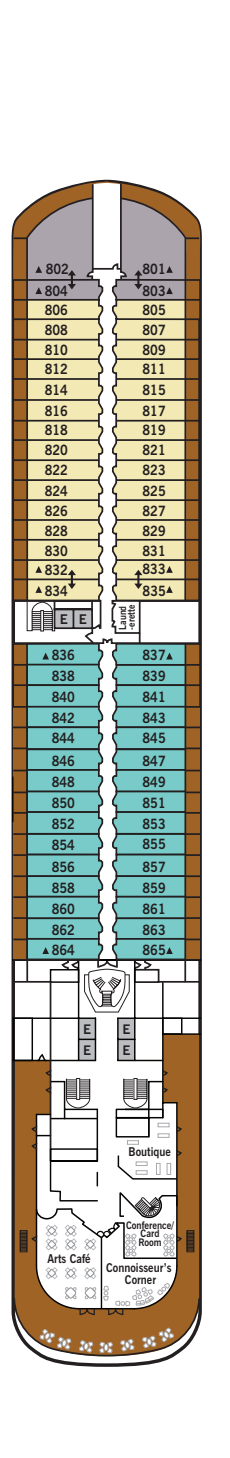

# SILVER MUSE – Deck Plans

**DECK 4**  
Atlantide  
Indochine  
Kaiseki  
La Dame  
by Relais & Châteaux

**DECK 5**  
Reception/  
Guest Relations  
Shore Concierge  
Dolce Vita  
Venetian Lounge  
Cruise Consultant

**DECK 6**  
Zagara Beauty Spa  
Fitness Centre

**DECK 7**  
La Terrazza  
Silver Note  
Casino

**DECK 8**  
Connoisseur's Corner  
Boutique  
Arts Café  
Conference/  
Card Room

**DECK 9**  
Panorama Lounge  
Activities Room &  
Outdoor Area

**DECK 10**  
Pool Deck  
Pool Bar  
The Grill  
Whirlpool Area

**DECK 11**  
Tor's Observation  
Library  
Spaccanapoli  
Jogging Track

## SPECIFICATIONS

- Crew . . . . . 417
- Officers . . . . . European
- Guests . . . . . 596
- Tonnage . . . . . 40,700
- Length . . . . . 698 Feet / 212.8 Metres
- Width . . . . . 86 Feet / 27 Metres
- Speed . . . . . 19.8 Knots
- Passenger Decks . . . . . 8
- 3rd Guest Capacity . . . . . ▲
- Connecting Suites . . . . . ↑↓
- Wheelchair Accessible Suites . . . . . ♿  
407, 409, 417, 931
- Built . . . . . 2017
- Registry . . . . . Bahamas