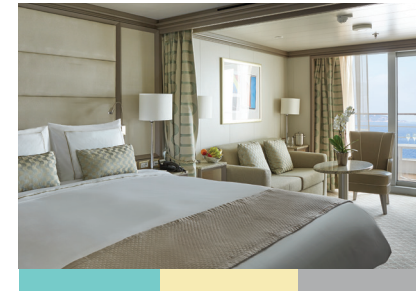

# SILVER MUSE – Suite Diagrams

All suites feature:

- Butler service
- Refrigerator and bar setup stocked with your preferences
- Plush Etro® bathrobes
- BVLGARI® bath amenities, plus a choice of other European brands
- Complimentary Wifi for all suites
- Personalised stationery
- Umbrella
- Hair dryer
- Wall mounted USB-C mobile device chargers
- Direct-dial telephone(s)
- iHome Radio / Alarm charging station (with USB cable or Qi wireless charging), NFC Bluetooth connectivity

- Two teak verandas with patio furniture and floor-to-ceiling glass doors; bedroom two has additional veranda
- Living room with convertible sofa to accommodate an additional guest
- Sitting area; bedroom two has additional sitting area
- Separate dining area
- Twin beds or king-sized bed; bedroom two has additional twin beds or queen-sized bed
- Marbled bathroom with double vanity, separate shower and full-sized bath, plus a powder room; bedroom two has additional marbled bathroom with full-sized bath
- Savoir® Beds mattresses and a choice of pillows
- Walk-in wardrobe(s) with personal safe
- Vanity table(s)
- Writing desk(s)
- One 55" / 140 cm and one 42" / 106 cm flat-screen HD TV in main suite, plus two 42" / 106 cm flat-screen HD TVs in bedroom two
- Interactive Media Library
- Bose® Sound Touch 30 with Bluetooth connectivity
- Illy® espresso machine
- Unlimited Premium Wifi