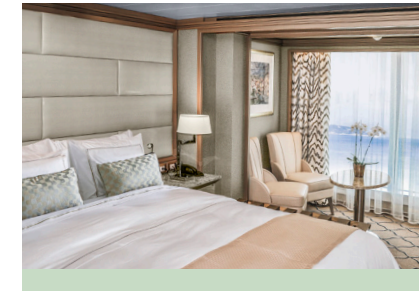

SILVER MUSE – Suite Diagrams

All suites feature:

- Butler service
- Refrigerator and bar setup stocked with your preferences
- Plush Etro® bathrobes
- BVLGARI® bath amenities, plus a choice of other European brands
- Complimentary Wifi for all suites
- Personalised stationery
- Umbrella
- Hair dryer
- Wall mounted USB-C mobile device chargers
- Direct-dial telephone(s)
- iHome Radio / Alarm charging station (with USB cable or Qi wireless charging), NFC Bluetooth connectivity

OWNER'S SUITE

Available as a one-bedroom configuration or as a two-bedroom by adjoining with a Panorama suite (as illustrated)

ONE BEDROOM: 947-1055 SQ FT / 88-98 M²
INCLUDING VERANDA (129 SQ FT / 12 M²)

TWO BEDROOM: 1281-1389 SQ FT / 119-129 M²
INCLUDING VERANDA (129 SQ FT / 12 M²)

- Large teak veranda with patio furniture and floor-to-ceiling glass doors; bedroom two has additional large picture window
- Living room with sitting area; bedroom two has additional sitting area
- Separate dining area
- Twin beds or king-sized bed; bedroom two has additional twin beds or queen-sized bed
- Marbled bathroom with double vanity, separate shower and full-sized bath, plus a powder room; bedroom two has additional marbled bathroom with shower
- Savoir® Beds mattresses and a choice of pillows
- Walk-in wardrobe(s) with personal safe
- Vanity table(s)
- Writing desk(s)
- One 55" / 140 cm and one 42" / 106 cm flat-screen HD TV in main suite, plus two 42" / 106 cm flat-screen HD TVs in bedroom two
- Interactive Media Library
- Bose® Sound Touch 30 with Bluetooth connectivity
- Illy® espresso machine
- Unlimited Premium Wifi

GRAND SUITE

Available as a one-bedroom configuration or as two bedrooms by adjoining with a Veranda Suite (as illustrated).

DECK 8:
ONE BEDROOM: 1572 SQ FT / 146 M²
INCLUDING VERANDA: (570 SQ FT / 53 M²)
TWO BEDROOM: 1970 SQ FT / 183 M²
INCLUDING VERANDA: (635 SQ FT / 59 M²)

DECK 9:
ONE BEDROOM: 1472 SQ FT / 137 M²
INCLUDING VERANDA: (474 SQ FT / 44 M²)
TWO BEDROOM: 1873 SQ FT / 174 M²
INCLUDING VERANDA: (538 SQ FT / 50 M²)

- Two teak verandas with patio furniture and floor-to-ceiling glass doors; bedroom two has additional veranda
- Living room with convertible sofa to accommodate an additional guest
- Sitting area; bedroom two has additional sitting area
- Separate dining area
- Twin beds or king-sized bed; bedroom two has additional twin beds or queen-sized bed
- Marbled bathroom with double vanity, separate shower and full-sized bath, plus a powder room; bedroom two has additional marbled bathroom with full-sized bath
- Savoir® Beds mattresses and a choice of pillows
- Walk-in wardrobe(s) with personal safe
- Vanity table(s)
- Writing desk(s)
- One 55" / 140 cm and one 42" / 106 cm flat-screen HD TV in main suite, plus two 42" / 106 cm flat-screen HD TVs in bedroom two
- Interactive Media Library
- Bose® Sound Touch 30 with Bluetooth connectivity
- Illy® espresso machine
- Unlimited Premium Wifi

ROYAL SUITE

Available as a one-bedroom configuration or as a two-bedroom by adjoining with a Veranda suite (as illustrated)

ONE BEDROOM: 1130 SQ FT / 105 M²
INCLUDING VERANDA (129 SQ FT / 12 M²)

TWO BEDROOM: 1528 SQ FT / 142 M²
INCLUDING VERANDA (194 SQ FT / 18 M²)