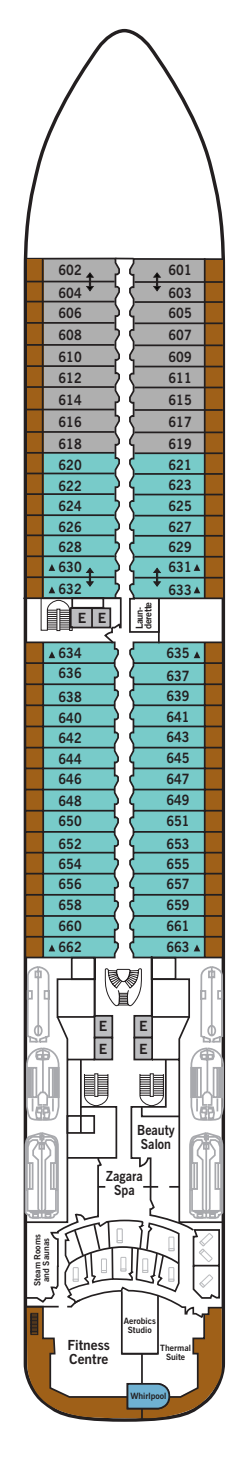

# SILVER MUSE – Deck Plans

**DECK 4**  
Atlantide  
Indochine  
Kaiseki  
La Dame  
by Relais & Châteaux

**DECK 5**  
Reception/  
Guest Relations  
Shore Concierge  
Dolce Vita  
Venetian Lounge  
Cruise Consultant

**DECK 6**  
Zagara Beauty Spa  
Fitness Centre

**DECK 7**  
La Terrazza  
Silver Note  
Casino

**DECK 8**  
Connoisseur's Corner  
Boutique  
Arts Café  
Conference/  
Card Room

**DECK 9**  
Panorama Lounge  
Activities Room &  
Outdoor Area

**DECK 10**  
Pool Deck  
Pool Bar  
The Grill  
Whirlpool Area

**DECK 11**  
Tor's Observation  
Library  
Spaccanapoli  
Jogging Track

## SPECIFICATIONS

- Crew . . . . . 417
- Officers . . . . . European
- Guests . . . . . 596
- Tonnage . . . . . 40,700
- Length . . . . . 698 Feet / 212.8 Metres
- Width . . . . . 86 Feet / 27 Metres
- Speed . . . . . 19.8 Knots
- Passenger Decks . . . . . 8
- 3rd Guest Capacity . . . . . ▲
- Connecting Suites . . . . . ↑↓
- Wheelchair Accessible Suites . . . . . ♿  
407, 409, 417, 931
- Built . . . . . 2017
- Registry . . . . . Bahamas