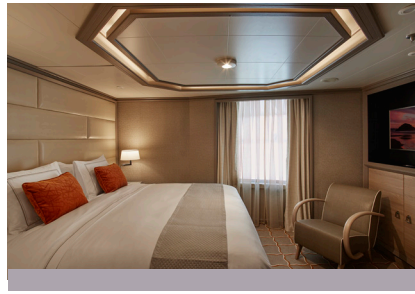

# SILVER MUSE – Suite Diagrams

All suites feature:

- Butler service
- Refrigerator and bar setup stocked with your preferences
- Plush Etro® bathrobes
- BVLGARI® bath amenities, plus a choice of other European brands
- Complimentary Wifi for all suites
- Personalised stationery
- Umbrella
- Hair dryer
- Wall mounted USB-C mobile device chargers
- Direct-dial telephone(s)
- iHome Radio / Alarm charging station (with USB cable or Qi wireless charging), NFC Bluetooth connectivity

- Two teak verandas with patio furniture and floor-to-ceiling glass doors; bedroom two has additional veranda
- Living room with convertible sofa to accommodate an additional guest
- Sitting area; bedroom two has additional sitting area
- Separate dining area
- Twin beds or king-sized bed; bedroom two has additional twin beds or queen-sized bed
- Marbled bathroom with double vanity, separate shower and full-sized bath, plus a powder room; bedroom two has additional marbled bathroom with full-sized bath
- Savoir® Beds mattresses and a choice of pillows
- Walk-in wardrobe(s) with personal safe
- Vanity table(s)
- Writing desk(s)
- One 55" / 140 cm and one 42" / 106 cm flat-screen HD TV in main suite, plus two 42" / 106 cm flat-screen HD TVs in bedroom two
- Interactive Media Library
- Bose® Sound Touch 30 with Bluetooth connectivity
- Illy® espresso machine
- Unlimited Premium Wifi